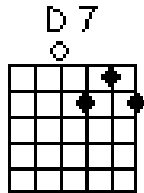

Show Me the Way to Go Home

Chords Used:

D

Show me the way to go home

G

D

I'm tired and I want to go to bed

D

When Irish hearts are happy,

F C

All the world seems bright and gay.

F C A7

And when Irish eyes are smiling,

D7 G7 C

Sure, they steal your heart away.

Bicycle Built for Two

Chords Used:

C F Dm7 C
Daisy! Daisy! Give me your answer true.
F C Am D7 G7
I'm half crazy all for the love of you!
 F C F
It won't be a stylish marriage,
 C Am G7
I can't afford a carriage.
 C G7 C G7
But you'll look sweet upon the seat
 C G7 C
Of a bicycle built for two.