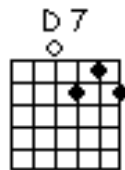

Chords Used:

C F Dm7 C
Daisy! Daisy! Give me your answer true.
F C Am D7 G7
I'm half crazy all for the love of you!
 F C F
It won't be a stylish marriage,
 C Am G7
I can't afford a carriage.
 C G7 C G7
But you'll look sweet upon the seat
 C G7 C
Of a bicycle built for two.

CHORUS

Up rode the squatter, mounted on his thoroughbred,

Down came the troopers, one, two, three,

Where's that jolly jumbuck you've got in your tucker bag?

You'll come a-Waltzing Matilda, with me.

CHORUS

Up jumped the swagman and sprang into the billabong,

You'll never catch me alive, said he,

And his ghost may be heard as you pass by that billabong,

You'll come a-Waltzing Matilda, with me.

CHORUS

It's a Long Way to Tipperary

Chords Used:

C

It's a long way to Tipperary,