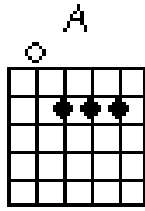

Que Sera, Sera

Chords Used:

A

When I was just a little girl

E

I asked my mother, what will I be
Will I be pretty, will I be rich

A

Here's what she said to me.

CHORUS

D

Que Sera, Sera,

A

Whatever will be, will be

E

(E7)

The future's not ours, to see

A

Que Sera, Sera

E

A

What will be, will be.

When I grew up and fell in love
I asked my sweetheart what lies ahead
Will we have rainbows day after day
Here's what my sweetheart said

CHORUS

Now I have children of my own
They ask their mother, what will I be
Will I be handsome, Will I be rich
I tell them tenderly