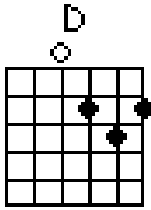

CHORD BOOK FOR SING-ALONG

Guitar Edition

1. Show Me the Way to Go Home
2. When Irish Eyes / Bicycle Built for Two
3. Que Sera, Sera
4. Side By Side
5. My Bonnie Lies Over the Ocean
6. Waltzing Matilda
7. It's a Long Way to Tipperary
8. You Are My Sunshine

Show Me the Way to Go Home

Chords Used:

D

Show me the way to go home

G

D

I'm tired and I want to go to bed

D

Chords Used:

C F Dm7 C
Daisy! Daisy! Give me your answer true.
F C Am D7 G7
I'm half crazy all for the love of you!
 F C F
It won't be a stylish marriage,
 C Am G7
I can't afford a carriage.
 C G7 C G7
But you'll look sweet upon the seat
 C G7 C
Of a bicycle built for two.