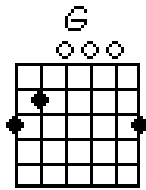

My Bonnie Lies Over the Ocean

Chords Used:

D   G   D
My bonnie lies over the ocean

E7   A7
My bonnie lies over the sea

D   G   D
My bonnie lies over the ocean

E7   A7   D
Oh bring back my bonnie to me

D   G
Bring back, bring back
A7   D
Bring back my Bonnie to me, to me

D   G
Bring back, bring back
A7   D
Bring back my Bonnie to me

O blow ye winds over the ocean,
O blow ye winds over the sea.
O blow ye winds over the ocean,
And bring back my Bonnie to me.

Bring back, bring back
Bring back my Bonnie to me, to me
Bring back, bring back
Bring back my Bonnie to me