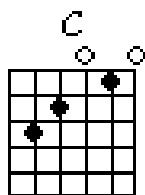

Show Me the Way to Go Home

Chords Used:

D

Show me the way to go home

G

D

I'm tired and I want to go to bed

D

D

You will always hear me singing this
song

A

D

Wont you show me the way to go home

When Irish Eyes Are Smiling

Chords Used:

C G C

Chords Used:

C F Dm7 C
Daisy! Daisy! Give me your answer true.
F C Am D7 G7
I'm half crazy all for the love of you!
 F C F
It won't be a stylish marriage,
 C Am G7
I can't afford a carriage.
 C G7 C G7
But you'll look sweet upon the seat
 C G7 C
Of a bicycle built for two.