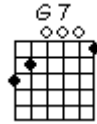

Show Me the Way to Go Home

Chords Used:

D

Show me the way to go home

G

D

I'm tired and I want to go to bed

D

Chords Used:

C F Dm7 C
Daisy! Daisy! Give me your answer true.
F C Am D7 G7
I'm half crazy all for the love of you!
 F C F
It won't be a stylish marriage,
 C Am G7
I can't afford a carriage.
 C G7 C G7
But you'll look sweet upon the seat
 C G7 C
Of a bicycle built for two.

Bring back, bring back
Bring back my Bonnie to me, to me
Bring back, bring back
Bring back my Bonnie to me

Waltzing Matilda

C

G

C

F

Once a Jolly swagman, camped a by a billabong

C

G

under the shade of a coolabah tree

C

G

C

F

And he sang, and he watched, and he waited till his billy boiled

C