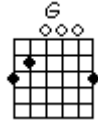

Show Me the Way to Go Home

Chords Used:

D

Show me the way to go home

G

D

I'm tired and I want to go to bed

D

Chords Used:

C F Dm7 C
Daisy! Daisy! Give me your answer true.
F C Am D7 G7
I'm half crazy all for the love of you!
 F C F
It won't be a stylish marriage,
 C Am G7
I can't afford a carriage.
 C G7 C G7
But you'll look sweet upon the seat
 C G7 C
Of a bicycle built for two.

Bring back, bring back
Bring back my Bonnie to me, to me
Bring back, bring back
Bring back my Bonnie to me

Waltzing Matilda

C

G

C

F

Once a Jolly swagman, camped a by a billabong

C