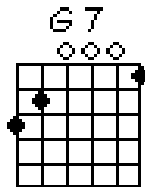

Show Me the Way to Go Home

Chords Used:

D

Show me the way to go home

G

D

I'm tired and I want to go to bed

D

When Irish hearts are happy,

F C

All the world seems bright and gay.

F C A7

And when Irish eyes are smiling,

D7 G7 C

Sure, they steal your heart away.

Bicycle Built for Two

Chords Used:

C F Dm7 C
Daisy! Daisy! Give me your answer true.
F C Am D7 G7
I'm half crazy all for the love of you!
 F C F
It won't be a stylish marriage,
 C Am G7
I can't afford a carriage.
 C G7 C G7
But you'll look sweet upon the seat
 C G7 C
Of a bicycle built for two.