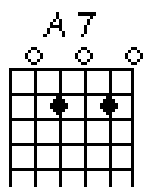

Show Me the Way to Go Home

Chords Used:

D

Show me the way to go home

G

D

I'm tired and I want to go to bed

D

D

You will always hear me singing this
song

A

D

Wont you show me the way to go home

When Irish Eyes Are Smiling

Chords Used:

C G C

Chords Used:

C F Dm7 C
Daisy! Daisy! Give me your answer true.
F C Am D7 G7
I'm half crazy all for the love of you!
 F C F
It won't be a stylish marriage,
 C Am G7
I can't afford a carriage.
 C G7 C G7
But you'll look sweet upon the seat
 C G7 C
Of a bicycle built for two.

Que Sera, Sera

Chords Used:

A

When I was just a little girl

E

I asked my mother, what will I be
Will I be pretty, will I be rich

A

Here's what she said to me.