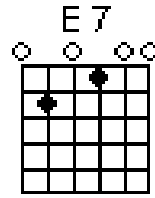

Show Me the Way to Go Home

Chords Used:

D

Show me the way to go home

G

D

I'm tired and I want to go to bed

D

When Irish hearts are happy,

F C

All the world seems bright and gay.

F C A7

And when Irish eyes are smiling,

D7 G7 C

Sure, they steal your heart away.

Bicycle Built for Two

Chords Used:

C F Dm7 C
Daisy! Daisy! Give me your answer true.
F C Am D7 G7
I'm half crazy all for the love of you!
 F C F
It won't be a stylish marriage,
 C Am G7
I can't afford a carriage.
 C G7 C G7
But you'll look sweet upon the seat
 C G7 C
Of a bicycle built for two.

Que Sera, Sera

Chords Used:

A

When I was just a little girl

E

I asked my mother, what will I be
Will I be pretty, will I be rich

A

Here's what she said to me.