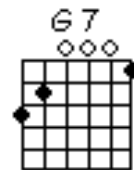

Chords Used:

C F Dm7 C
Daisy! Daisy! Give me your answer true.
F C Am D7 G7
I'm half crazy all for the love of you!
 F C F
It won't be a stylish marriage,
 C Am G7
I can't afford a carriage.
 C G7 C G7
But you'll look sweet upon the seat
 C G7 C
Of a bicycle built for two.

CHORUS

Up rode the squatter, mounted on his thoroughbred,

Down came the troopers, one, two, three,

Where's that jolly jumbuck you've got in your tucker bag?

You'll come a-Waltzing Matilda, with me.

CHORUS

Up jumped the swagman and sprang into the billabong,

You'll never catch me alive, said he,

And his ghost may be heard as you pass by that billabong,

You'll come a-Waltzing Matilda, with me.

CHORUS

It's a Long Way to Tipperary

Chords Used:

C

It's a long way to Tipperary,