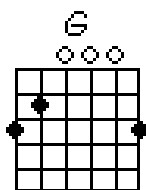

Show Me the Way to Go Home

Chords Used:

D

Show me the way to go home

G

D

I'm tired and I want to go to bed

D

D

You will always hear me singing this
song

A

D

Wont you show me the way to go home

When Irish Eyes Are Smiling

Chords Used:

C G C

Chords Used:

C F Dm7 C
Daisy! Daisy! Give me your answer true.
F C Am D7 G7
I'm half crazy all for the love of you!
 F C F
It won't be a stylish marriage,
 C Am G7
I can't afford a carriage.
 C G7 C G7
But you'll look sweet upon the seat
 C G7 C
Of a bicycle built for two.