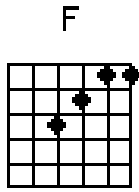

Show Me the Way to Go Home

Chords Used:

D

Show me the way to go home

G

D

I'm tired and I want to go to bed

D

When Irish hearts are happy,

F C

All the world seems bright and gay.

F C A7

And when Irish eyes are smiling,

D7 G7 C

Sure, they steal your heart away.

Bicycle Built for Two

Chords Used:

C F Dm7 C
Daisy! Daisy! Give me your answer true.
F C Am D7 G7
I'm half crazy all for the love of you!
 F C F
It won't be a stylish marriage,
 C Am G7
I can't afford a carriage.
 C G7 C G7
But you'll look sweet upon the seat
 C G7 C
Of a bicycle built for two.