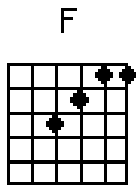

Chords Used:

C F Dm7 C
Daisy! Daisy! Give me your answer true.
F C Am D7 G7
I'm half crazy all for the love of you!
 F C F
It won't be a stylish marriage,
 C Am G7
I can't afford a carriage.
 C G7 C G7
But you'll look sweet upon the seat
 C G7 C
Of a bicycle built for two.

CHORUS

Up rode the squatter, mounted on his thoroughbred,

Down came the troopers, one, two, three,

Where's that jolly jumbuck you've got in your tucker bag?

You'll come a-Waltzing Matilda, with me.

CHORUS

Up jumped the swagman and sprang into the billabong,

You'll never catch me alive, said he,

And his ghost may be heard as you pass by that billabong,

You'll come a-Waltzing Matilda, with me.

CHORUS

It's a Long Way to Tipperary

Chords Used:

C

It's a long way to Tipperary,