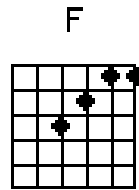

Side by Side

C F C
Oh we ain't got a barrel of mon-ey

F C
Maybe we're ragged and fun-ny

F
But we'll travel along

C A7
Singing a song

D7 G7 C
Side by side

F C
I don't know what's coming tomor-row

F C
Maybe it's trouble and sor-row

F
But we'll travel the road

C A7
Sharing our load

D7 G7 C
Side by side

E7
Through all kinds of weather

A7
What if the sky should fall

D7
Just as long as we're together

G7
It really doesn't matter at all

C F C
When they've all had their quarrels and part-ed

F C
We'll be the same as we start-ed

F
Just traveling along

C A7
Singing a song

D7 G7 C
Side by side