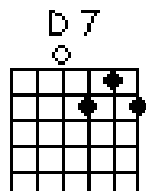

Show Me the Way to Go Home

Chords Used:

D

Show me the way to go home

G

D

I'm tired and I want to go to bed

D

D

You will always hear me singing this
song

A

D

Wont you show me the way to go home

When Irish Eyes Are Smiling

Chords Used:

C G C

Chords Used:

C F Dm7 C
Daisy! Daisy! Give me your answer true.
F C Am D7 G7
I'm half crazy all for the love of you!
 F C F
It won't be a stylish marriage,
 C Am G7
I can't afford a carriage.
 C G7 C G7
But you'll look sweet upon the seat
 C G7 C
Of a bicycle built for two.