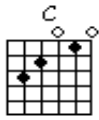

Show Me the Way to Go Home

Chords Used:

D

Show me the way to go home

G

D

I'm tired and I want to go to bed

D

Chords Used:

C F Dm7 C
Daisy! Daisy! Give me your answer true.
F C Am D7 G7
I'm half crazy all for the love of you!
 F C F
It won't be a stylish marriage,
 C Am G7
I can't afford a carriage.
 C G7 C G7
But you'll look sweet upon the seat
 C G7 C
Of a bicycle built for two.

Bring back, bring back
Bring back my Bonnie to me, to me
Bring back, bring back
Bring back my Bonnie to me

Waltzing Matilda

C

G

C

F

Once a Jolly swagman, camped a by a billabong

C