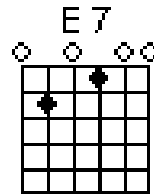

My Bonnie Lies Over the Ocean

Chords Used:

D   G   D
My bonnie lies over the ocean

E7   A7
My bonnie lies over the sea

D   G   D
My bonnie lies over the ocean

E7   A7   D
Oh bring back my bonnie to me

D   G
Bring back, bring back
A7   D
Bring back my Bonnie to me, to me

D   G
Bring back, bring back
A7   D
Bring back my Bonnie to me

O blow ye winds over the ocean,
O blow ye winds over the sea.
O blow ye winds over the ocean,
And bring back my Bonnie to me.

Bring back, bring back
Bring back my Bonnie to me, to me
Bring back, bring back
Bring back my Bonnie to me