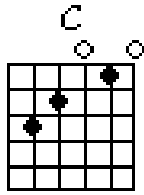

Show Me the Way to Go Home

Chords Used:

D

Show me the way to go home

G

D

I'm tired and I want to go to bed

D

When Irish hearts are happy,

F C

All the world seems bright and gay.

F C A7

And when Irish eyes are smiling,

D7 G7 C

Sure, they steal your heart away.

Bicycle Built for Two

Chords Used:

C F Dm7 C
Daisy! Daisy! Give me your answer true.
F C Am D7 G7
I'm half crazy all for the love of you!
 F C F
It won't be a stylish marriage,
 C Am G7
I can't afford a carriage.
 C G7 C G7
But you'll look sweet upon the seat
 C G7 C
Of a bicycle built for two.

Que Sera, Sera

Chords Used:

A

When I was just a little girl

E

I asked my mother, what will I be
Will I be pretty, will I be rich

A

Here's what she said to me.