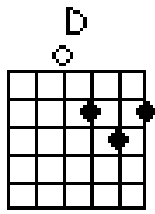

My Bonnie Lies Over the Ocean

Chords Used:

D   G   D
My bonnie lies over the ocean

E7   A7
My bonnie lies over the sea

D   G   D
My bonnie lies over the ocean

E7   A7   D
Oh bring back my bonnie to me

D   G
Bring back, bring back
A7   D
Bring back my Bonnie to me, to me

D   G
Bring back, bring back
A7   D
Bring back my Bonnie to me

O blow ye winds over the ocean,
O blow ye winds over the sea.
O blow ye winds over the ocean,
And bring back my Bonnie to me.

Bring back, bring back
Bring back my Bonnie to me, to me
Bring back, bring back
Bring back my Bonnie to me