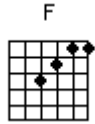

Show Me the Way to Go Home

Chords Used:

D

Show me the way to go home

G

D

I'm tired and I want to go to bed

D

Chords Used:

C F Dm7 C
Daisy! Daisy! Give me your answer true.
F C Am D7 G7
I'm half crazy all for the love of you!
 F C F
It won't be a stylish marriage,
 C Am G7
I can't afford a carriage.
 C G7 C G7
But you'll look sweet upon the seat
 C G7 C
Of a bicycle built for two.

Bring back, bring back
Bring back my Bonnie to me, to me
Bring back, bring back
Bring back my Bonnie to me

Waltzing Matilda

C

G

C

F

Once a Jolly swagman, camped a by a billabong

C

G

under the shade of a coolabah tree

C

G

C

F

And he sang, and he watched, and he waited till his billy boiled

C