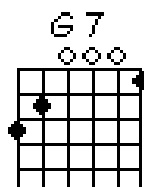

Show Me the Way to Go Home

Chords Used:

D

Show me the way to go home

G

D

I'm tired and I want to go to bed

D

D

You will always hear me singing this
song

A

D

Wont you show me the way to go home

When Irish Eyes Are Smiling

Chords Used:

C G C

Chords Used:

C F Dm7 C
Daisy! Daisy! Give me your answer true.
F C Am D7 G7
I'm half crazy all for the love of you!
 F C F
It won't be a stylish marriage,
 C Am G7
I can't afford a carriage.
 C G7 C G7
But you'll look sweet upon the seat
 C G7 C
Of a bicycle built for two.