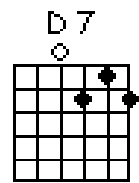

Side by Side

C F C
Oh we ain't got a barrel of mon-ey

F C
Maybe we're ragged and fun-ny

F
But we'll travel along

C A7
Singing a song

D7 G7 C
Side by side

F C
I don't know what's coming tomor-row

F C
Maybe it's trouble and sor-row

F
But we'll travel the road

C A7
Sharing our load

D7 G7 C
Side by side

E7
Through all kinds of weather

A7
What if the sky should fall

D7
Just as long as we're together

G7
It really doesn't matter at all

C F C
When they've all had their quarrels and part-ed

F C
We'll be the same as we start-ed

F
Just traveling along

C A7
Singing a song

D7 G7 C
Side by side