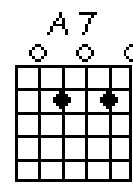

My Bonnie Lies Over the Ocean

Chords Used:

D   G   D
My bonnie lies over the ocean

E7   A7
My bonnie lies over the sea

D   G   D
My bonnie lies over the ocean

E7   A7   D
Oh bring back my bonnie to me

D   G
Bring back, bring back
A7   D
Bring back my Bonnie to me, to me

D   G
Bring back, bring back
A7   D
Bring back my Bonnie to me

O blow ye winds over the ocean,
O blow ye winds over the sea.
O blow ye winds over the ocean,
And bring back my Bonnie to me.

Bring back, bring back
Bring back my Bonnie to me, to me
Bring back, bring back
Bring back my Bonnie to me