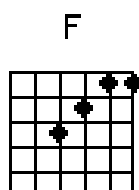

Show Me the Way to Go Home

Chords Used:

D

Show me the way to go home

G

D

I'm tired and I want to go to bed

D

D

You will always hear me singing this
song

A

D

Wont you show me the way to go home

When Irish Eyes Are Smiling

Chords Used:

C G C

Chords Used:

C F Dm7 C
Daisy! Daisy! Give me your answer true.
F C Am D7 G7
I'm half crazy all for the love of you!
 F C F
It won't be a stylish marriage,
 C Am G7
I can't afford a carriage.
 C G7 C G7
But you'll look sweet upon the seat
 C G7 C
Of a bicycle built for two.

Que Sera, Sera

Chords Used:

A

When I was just a little girl

E

I asked my mother, what will I be
Will I be pretty, will I be rich

A

Here's what she said to me.