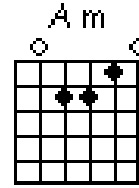

Show Me the Way to Go Home

Chords Used:

D

Show me the way to go home

G

D

I'm tired and I want to go to bed

D

When Irish hearts are happy,

F C

All the world seems bright and gay.

F C A7

And when Irish eyes are smiling,

D7 G7 C

Sure, they steal your heart away.

Bicycle Built for Two

Chords Used:

C F Dm7 C
Daisy! Daisy! Give me your answer true.
F C Am D7 G7
I'm half crazy all for the love of you!
 F C F
It won't be a stylish marriage,
 C Am G7
I can't afford a carriage.
 C G7 C G7
But you'll look sweet upon the seat
 C G7 C
Of a bicycle built for two.

Que Sera, Sera

Chords Used:

A

When I was just a little girl

E

I asked my mother, what will I be
Will I be pretty, will I be rich

A

Here's what she said to me.