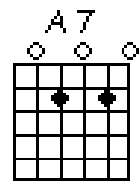

Side by Side

C F C
Oh we ain't got a barrel of mon-ey

F C
Maybe we're ragged and fun-ny

F
But we'll travel along

C A7
Singing a song

D7 G7 C
Side by side

F C
I don't know what's coming tomor-row

F C
Maybe it's trouble and sor-row

F
But we'll travel the road

C A7
Sharing our load

D7 G7 C
Side by side

E7
Through all kinds of weather

A7
What if the sky should fall

D7
Just as long as we're together

G7
It really doesn't matter at all

C F C
When they've all had their quarrels and part-ed

F C
We'll be the same as we start-ed

F
Just traveling along

C A7
Singing a song

D7 G7 C
Side by side