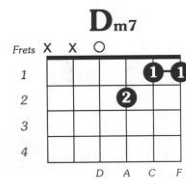

Show Me the Way to Go Home

Chords Used:

D

Show me the way to go home

G

D

I'm tired and I want to go to bed

D

When Irish hearts are happy,

F C

All the world seems bright and gay.

F C A7

And when Irish eyes are smiling,

D7 G7 C

Sure, they steal your heart away.

Bicycle Built for Two

Chords Used:

C F Dm7 C
Daisy! Daisy! Give me your answer true.
F C Am D7 G7
I'm half crazy all for the love of you!
 F C F
It won't be a stylish marriage,
 C Am G7
I can't afford a carriage.
 C G7 C G7
But you'll look sweet upon the seat
 C G7 C
Of a bicycle built for two.