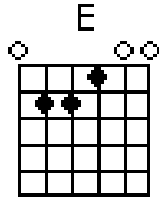

Show Me the Way to Go Home

Chords Used:

D

Show me the way to go home

G

D

I'm tired and I want to go to bed

D

When Irish hearts are happy,

F C

All the world seems bright and gay.

F C A7

And when Irish eyes are smiling,

D7 G7 C

Sure, they steal your heart away.

Bicycle Built for Two

Chords Used:

C F Dm7 C
Daisy! Daisy! Give me your answer true.
F C Am D7 G7
I'm half crazy all for the love of you!
 F C F
It won't be a stylish marriage,
 C Am G7
I can't afford a carriage.
 C G7 C G7
But you'll look sweet upon the seat
 C G7 C
Of a bicycle built for two.

Que Sera, Sera

Chords Used:

A

When I was just a little girl

E

I asked my mother, what will I be
Will I be pretty, will I be rich

A

Here's what she said to me.