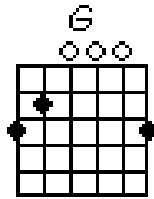

CHORD BOOK FOR SING-ALONG

Guitar Edition

1. Show Me the Way to Go Home
2. When Irish Eyes / Bicycle Built for Two
3. Que Sera, Sera
4. Side By Side
5. My Bonnie Lies Over the Ocean
6. Waltzing Matilda
7. It's a Long Way to Tipperary
8. You Are My Sunshine

Show Me the Way to Go Home

Chords Used:

D

Show me the way to go home

G

D

I'm tired and I want to go to bed

D

Chords Used:

C F Dm7 C
Daisy! Daisy! Give me your answer true.
F C Am D7 G7
I'm half crazy all for the love of you!
 F C F
It won't be a stylish marriage,
 C Am G7
I can't afford a carriage.
 C G7 C G7
But you'll look sweet upon the seat
 C G7 C
Of a bicycle built for two.

Que Sera, Sera

Chords Used:

A

When I was just a little girl

E

I asked my mother, what will I be
Will I be pretty, will I be rich

A

Here's what she said to me.