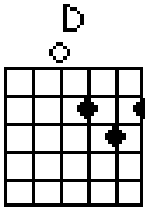

Que Sera, Sera

Chords Used:

A

When I was just a little girl

E

I asked my mother, what will I be
Will I be pretty, will I be rich

A

Here's what she said to me.

CHORUS

D

Que Sera, Sera,

A

Whatever will be, will be

E

(E7)

The future's not ours, to see

A

Que Sera, Sera

E

A

What will be, will be.

When I grew up and fell in love
I asked my sweetheart what lies ahead
Will we have rainbows day after day
Here's what my sweetheart said

CHORUS

Now I have children of my own
They ask their mother, what will I be
Will I be handsome, Will I be rich
I tell them tenderly