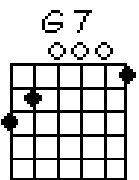

Side by Side

C F C
Oh we ain't got a barrel of mon-ey

F C
Maybe we're ragged and fun-ny

F
But we'll travel along

C A7
Singing a song

D7 G7 C
Side by side

F C
I don't know what's coming tomor-row

F C
Maybe it's trouble and sor-row

F
But we'll travel the road

C A7
Sharing our load

D7 G7 C
Side by side

E7
Through all kinds of weather

A7
What if the sky should fall

D7
Just as long as we're together

G7
It really doesn't matter at all

C F C
When they've all had their quarrels and part-ed

F C
We'll be the same as we start-ed

F
Just traveling along

C A7
Singing a song

D7 G7 C
Side by side