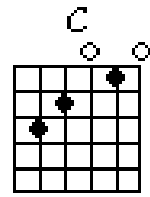

Side by Side

C F C
Oh we ain't got a barrel of mon-ey

F C
Maybe we're ragged and fun-ny

F
But we'll travel along

C A7
Singing a song

D7 G7 C
Side by side

F C
I don't know what's coming tomor-row

F C
Maybe it's trouble and sor-row

F
But we'll travel the road

C A7
Sharing our load

D7 G7 C
Side by side

E7
Through all kinds of weather

A7
What if the sky should fall

D7
Just as long as we're together

G7
It really doesn't matter at all

C F C
When they've all had their quarrels and part-ed

F C
We'll be the same as we start-ed

F
Just traveling along

C A7
Singing a song

D7 G7 C
Side by side